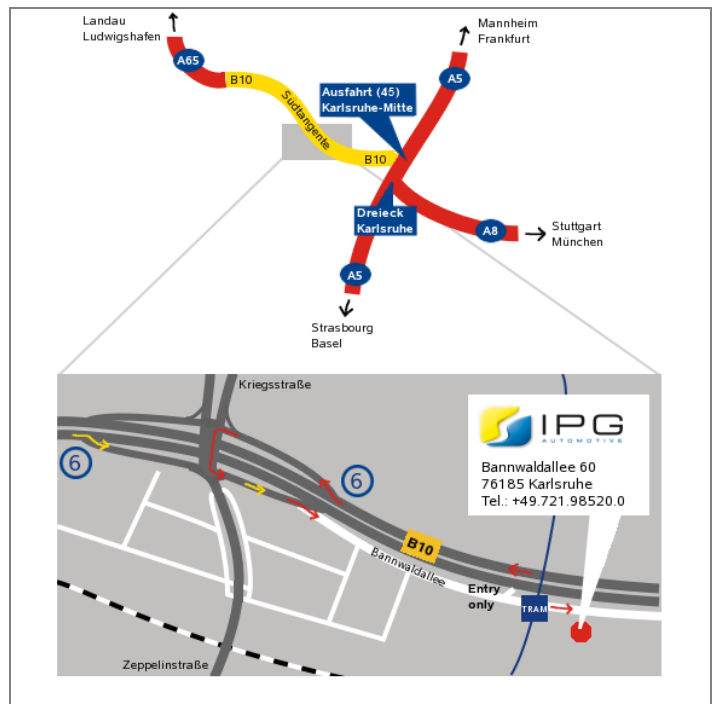

Directions to IPG

By car

From A5 (from direction Basel/ Frankfurt) or A8 (from direction Stuttgart/ München)

- Leave A5 at connection point (45) Karlsruhe-Mitte in direction Stadtmitte/ Landau/Rheinafen and join B10
- Leave B10 exit Grünwinkel/Westbahnhof/Bannwaldallee (Exit 6) and get into the left-hand lane (see red arrows on the map above)
- Turn twice to left (U-turn) following the sign Bannwaldallee

From A65 (from direction Landau/ Ludwigshafen)

- A65 turns directly into B10
- Leave B10 exit Weststadt/Bannwaldallee/Grünwinkel (Exit 6) and follow the sign Bannwaldallee (see yellow arrows on the map)
- Behind our building (Bannwaldallee 60) turn right into the parking place

By plane

- Arrival at Airport Karlsruhe/ Baden-Baden
- Take the shuttle bus "Baden-Airpark-Express" to Karlsruhe central station.

By train

From Karlsruhe central station

- Take Tram 6 direction Rappenwörth/Daxlanden
- Change at Europaplatz to Tram 1
- Get off at Bannwaldallee